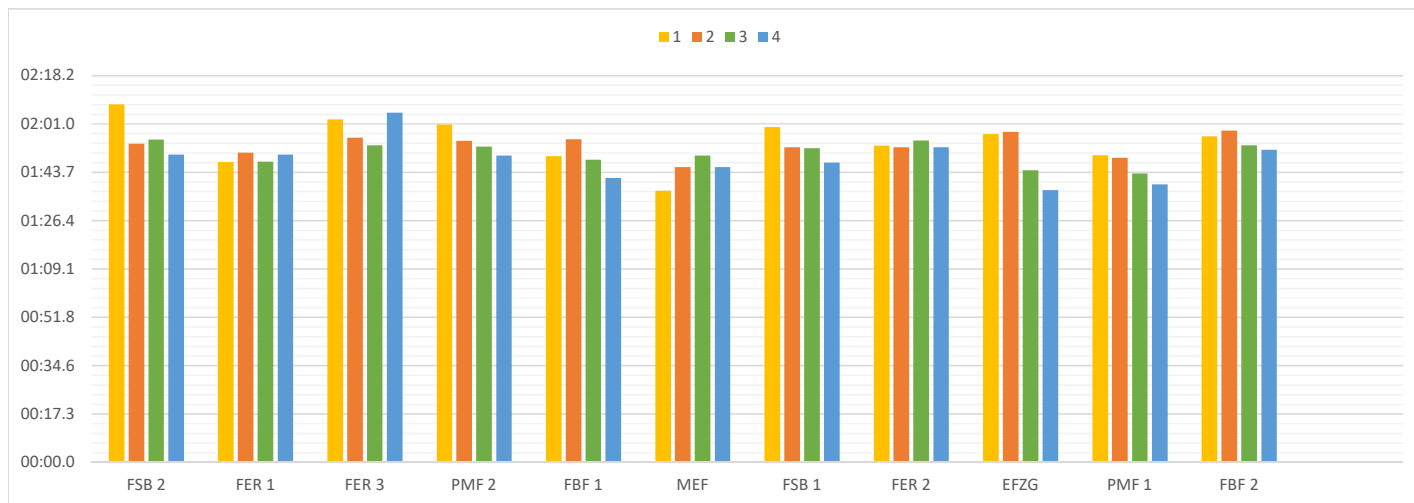

FSB 2	FER 1	FER 3	PMF 2	FBF 1	MEF
1	Dora Baronica	Dora Šegović	Tihana Jonjić	Marta Han	Ivana Vilenica	Bruna Milinović
2	Sandra Divković	Lucija Belić	Lucija Vozab	Erna Tintor	Dorja Cepetić	Karla Jurić
3	Anja Gelo	Carmen Galič	Ela Grga	Kristina Jurin	Katarina Kujundžić	Gorana Lekić
4	Darija Batinović	Adriana Mijačika	Iva Zekić	Željka Baća	Dunja Bobić	Klara Barišić
	FSB 1	FER 2	EFZG	PMF 1	FBF 2	
1	Ivona Taradi	Petra Omrčen	Dora Bjelkanović	Ana Jovanović	Maja Maras	
2	Emanuela Rešetar	Lea Rački	Barbara Puljić	Dora Vukoja	Ivana Biondić	
3	Dorothea Bigović	Marina Šabić	Lucijana Bogdanovski	Ela Gračan	Dora Tomić	
4	Marija Stipić	Ivana Marijanović	Katarina Lara Žaja	Ela Žuvanić	Leona Burčak	

	FSB 2	FER 1	FER 3	PMF 2	FBF 1	MEF	FSB 1	FER 2	EFZG	PMF 1	FBF 2
1	02:07.9	01:47.4	02:02.6	02:00.8	01:49.5	01:37.1	01:59.8	01:53.2	01:57.4	01:49.8	01:56.5
2	01:53.9	01:50.8	01:56.1	01:55.0	01:55.5	01:45.6	01:52.7	01:52.7	01:58.1	01:48.9	01:58.6
3	01:55.4	01:47.5	01:53.4	01:52.9	01:48.2	01:49.7	01:52.4	01:55.1	01:44.4	01:43.3	01:53.3
4	01:50.0	01:50.0	02:05.0	01:49.7	01:41.6	01:45.6	01:47.2	01:52.7	01:37.3	01:39.4	01:51.7
Ukupno	07:47.2	07:15.7	07:57.1	07:38.4	07:14.8	06:58.0	07:32.1	07:33.7	07:17.2	07:01.4	07:40.1

Najboljih 5 rezultata prikazano je zelenom bojom